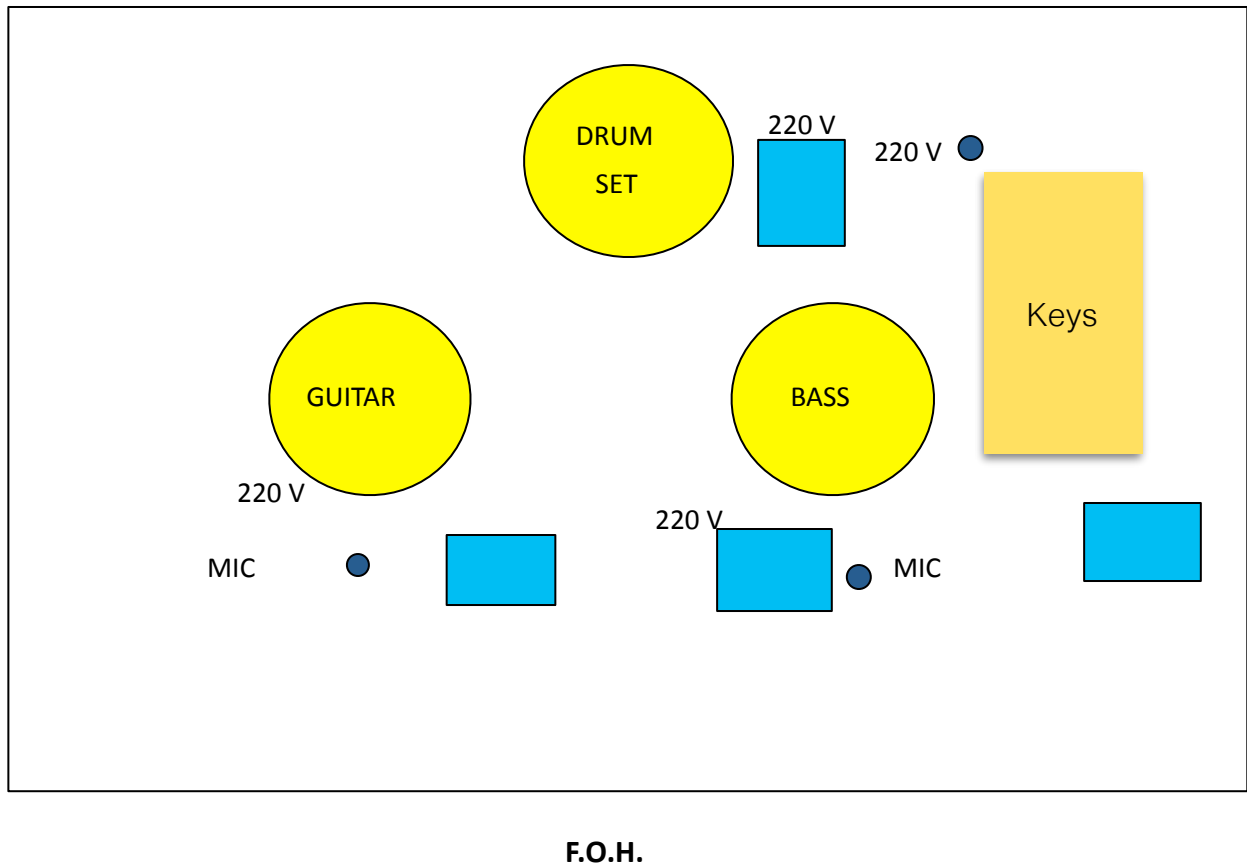

Raider - JIMI BARBIANI BAND

BACK LINE

DRUMSET:

- BASS DRUM: 22"X 18
- HIGHT TOM: 12"X 8
- FLOOR TOM: 14"X 12
- FLOOR TOM: 16"X14
- SNARE DRUM: 14"X6

PIATTI ZJILDIAN O SABIAN:

- HI-HAT: 14"
- CRASH: 17"
- CRASH:18"
- CRASH:18"
- RIDE:20"

HARDWARE:

- SUPPORTO RULLANTE
- SUPPORTO HI-HAT
- 4 ASTE A GIRAFFA PER PIATTO
- DOPPIO PEDALE DW 9000 O 5000

-SEGGIOLINO

BASS AMP:

MARK BASS, AMPEG

GUITAR AND GUITAR AMPS:

POSSIBILMENTE CHITARRA DI RISERVA GIBSON O FENDER..
MARSHALL 50 WATT or 100 WATT PLEXY OR PLEXY REISSUE + CABINET MARSHALL 4X12
OR FENDER BASSMAN REISSUE
OR MARSHALL JCM 800 50 WATT OR 100 WATT +CABINET MARSHALL 4X12